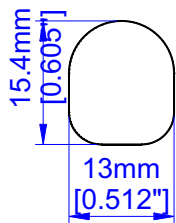

6. Color options:

Phoenix

Vancouver

Paint Colors (7)	Stained Colors (17)
001 Pure White	105
003 Silk White	103
004 Bright White	
006 Pearl	
009 Creamy	
011 Cameo	
013 Bisque	

Paint Colors (7)	
001 Pure White	003 Silk White
004 Bright White	006 Pearl
009 Creamy	011 Cameo
013 Bisque	
Natural finish	Light-Medium
	Medium-Dark