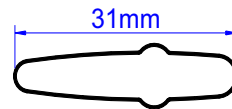

3. Louver options