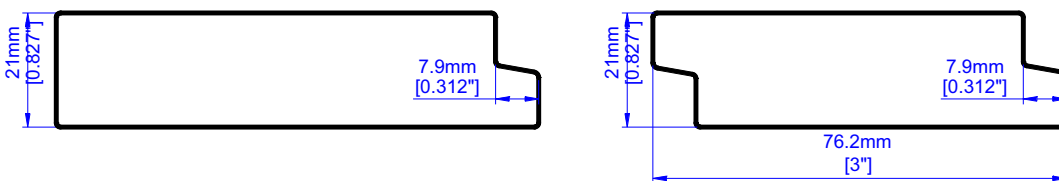

4. Rail options