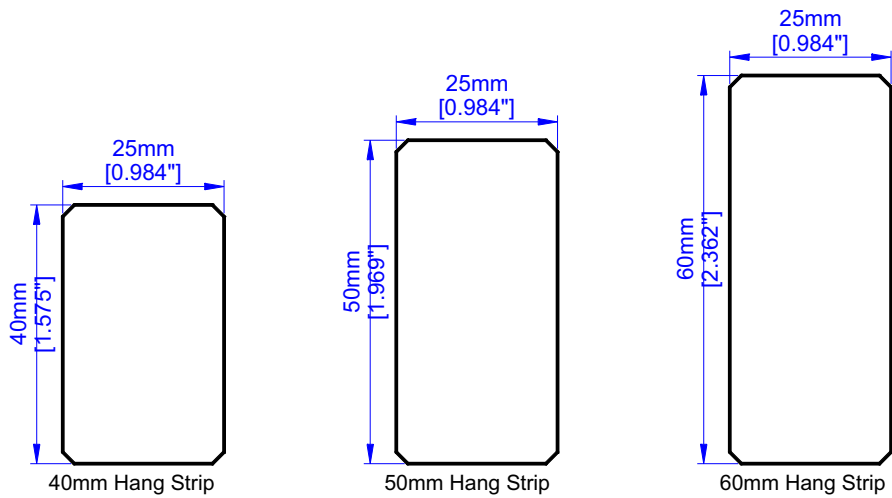

Phoenix and Vancouver Specifications

1. Stile options:

2. Frame options:

49.8mm Chamfer L Frame

63.5mm Chamfer L Frame

76.2mm Chamfer L Frame

89mm Chamfer L Frame

49.8mm Zenith L Frame

63.5mm Zenith L Frame

76.2mm Zenith L Frame

89mm Zenith L Frame

38.1mm Beaded Z Frame

50.8mm Beaded Z Frame

40mm Hang Strip

50mm Hang Strip

60mm Hang Strip