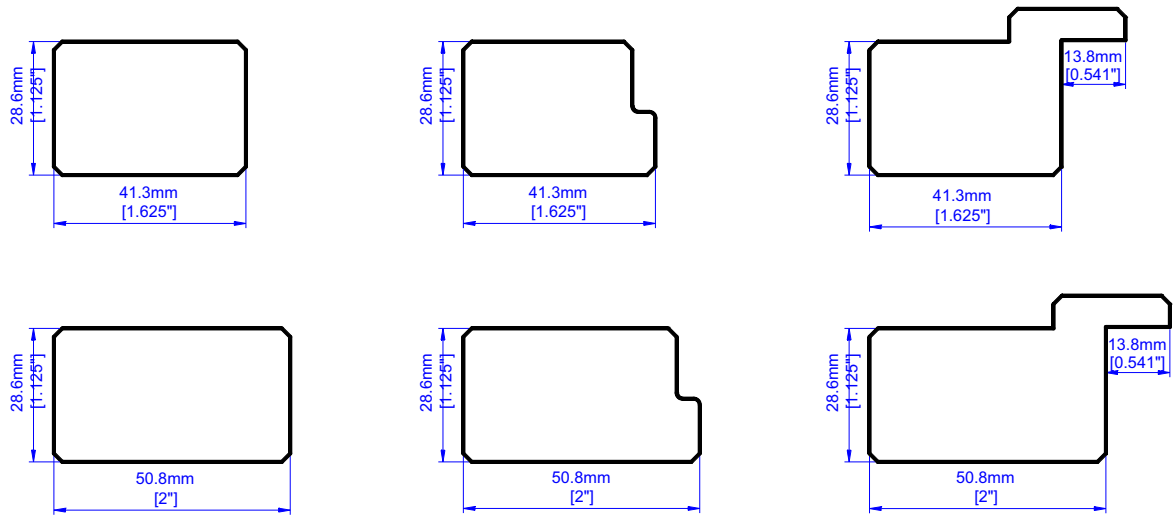

Phoenix and Vancouver Specifications

1. Stile options:

2. Frame options:

49.8mm Chamfer L Frame

63.5mm Chamfer L Frame

76.2mm Chamfer L Frame

89mm Chamfer L Frame

49.8mm Zenith L Frame

63.5mm Zenith L Frame

76.2mm Zenith L Frame

89mm Zenith L Frame

38.1mm Beaded Z Frame

50.8mm Beaded Z Frame

40mm Hang Strip

50mm Hang Strip

60mm Hang Strip