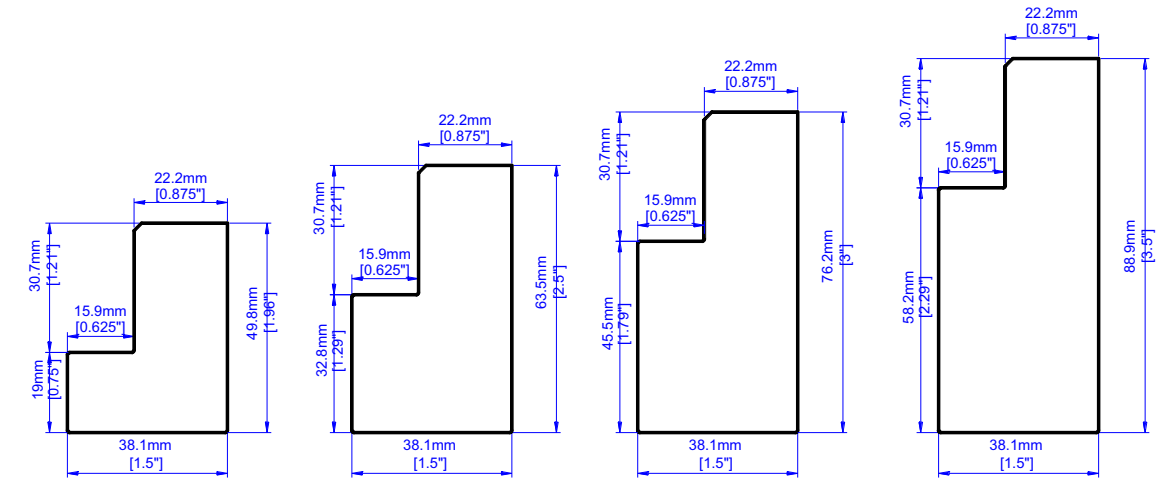

Phoenix and Vancouver Specifications

1. Stile options:

2. Frame options:

49.8mm Chamfer L Frame

63.5mm Chamfer L Frame

76.2mm Chamfer L Frame

89mm Chamfer L Frame

49.8mm Zenith L Frame

63.5mm Zenith L Frame

76.2mm Zenith L Frame

89mm Zenith L Frame

38.1mm Beaded Z Frame

50.8mm Beaded Z Frame

40mm Hang Strip

50mm Hang Strip

60mm Hang Strip