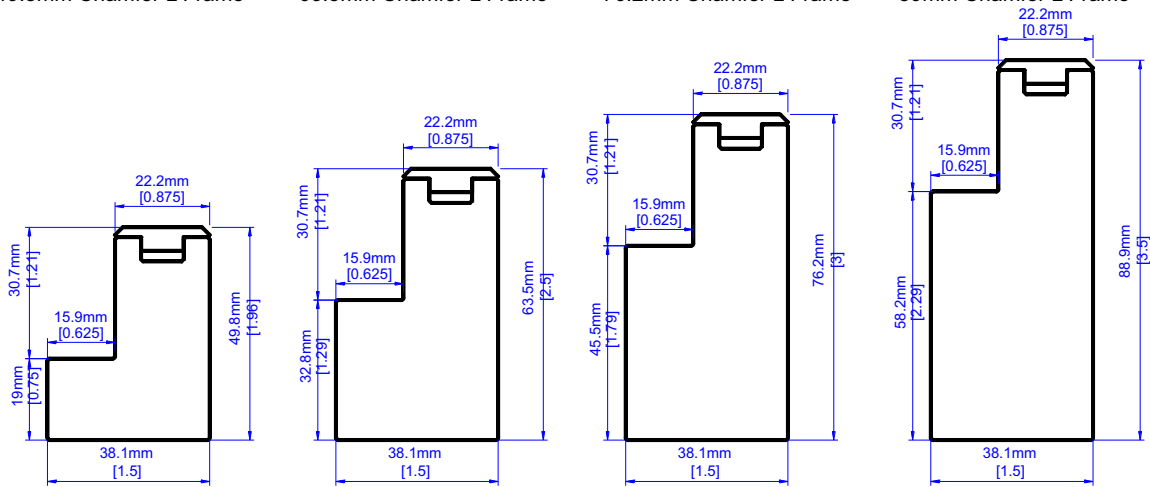

Phoenix and Vancouver Specifications

1. Stile options:

2. Frame options:

49.8mm Chamfer L Frame

63.5mm Chamfer L Frame

76.2mm Chamfer L Frame

89mm Chamfer L Frame

49.8mm Zenith L Frame

63.5mm Zenith L Frame

76.2mm Zenith L Frame

89mm Zenith L Frame

38.1mm Beaded Z Frame

50.8mm Beaded Z Frame

40mm Hang Strip

50mm Hang Strip

60mm Hang Strip