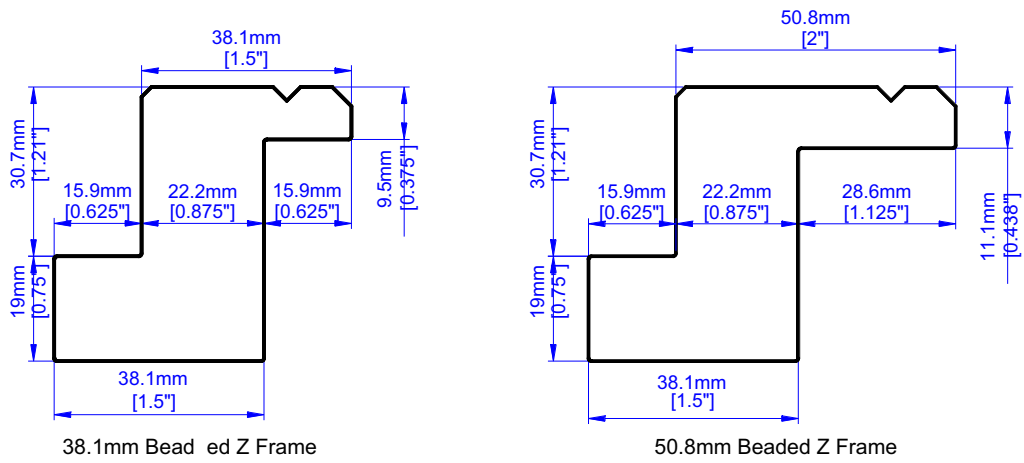

Phoenix and Vancouver Specifications

1. Stile options:

2. Frame options:

49.8mm Chamfer L Frame

63.5mm Chamfer L Frame

76.2mm Chamfer L Frame

89mm Chamfer L Frame

49.8mm Zenith L Frame

63.5mm Zenith L Frame

76.2mm Zenith L Frame

89mm Zenith L Frame

38.1mm Beaded Z Frame

50.8mm Beaded Z Frame

40mm Hang Strip

50mm Hang Strip

60mm Hang Strip