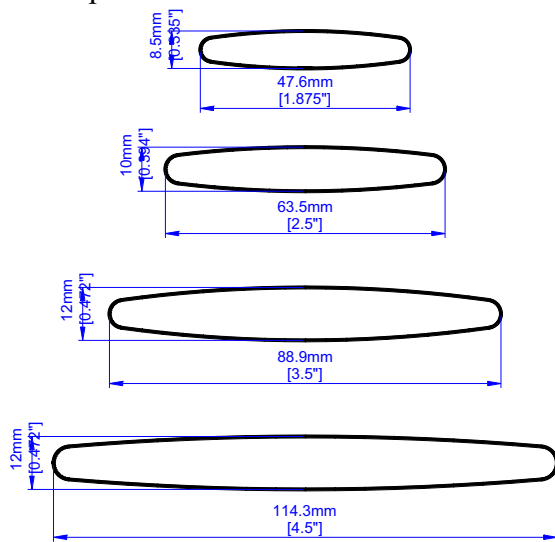

3. Louver options