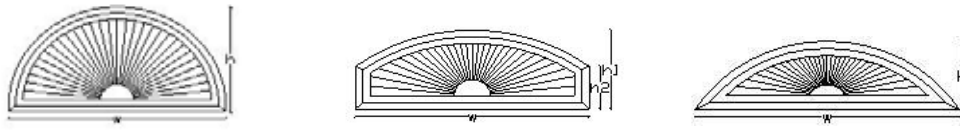

### Fan Circle Single Triangle

Half Round & Elongated & Eyebrow

Quarter Round / Circle / Triangle / Hexagon / Octagon charge:

Sunburst at Top with Divider Strip, Sunburst at Top with T Post, & Sunburst Panel with Frame:

### Multi Panel Angled Arched

Arched and Angled:

French door cutout: